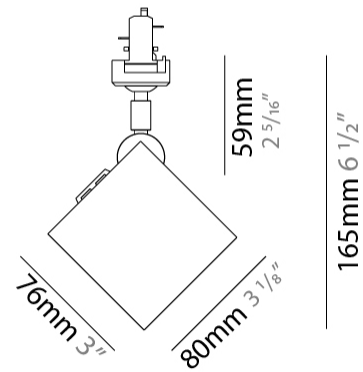

59mm
2 5/16"

165mm 6 1/2"