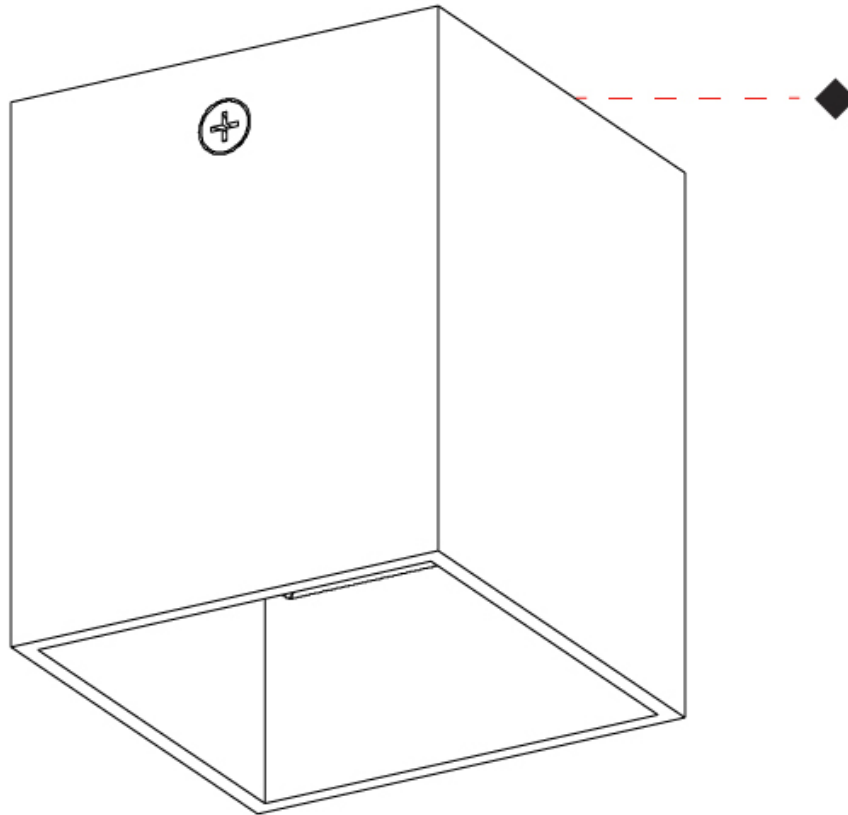

DAU SINGLE SURFACE

D92130R9-

PROJECT

TYPE

SPECIFIER

QUANTITY

DATE

D